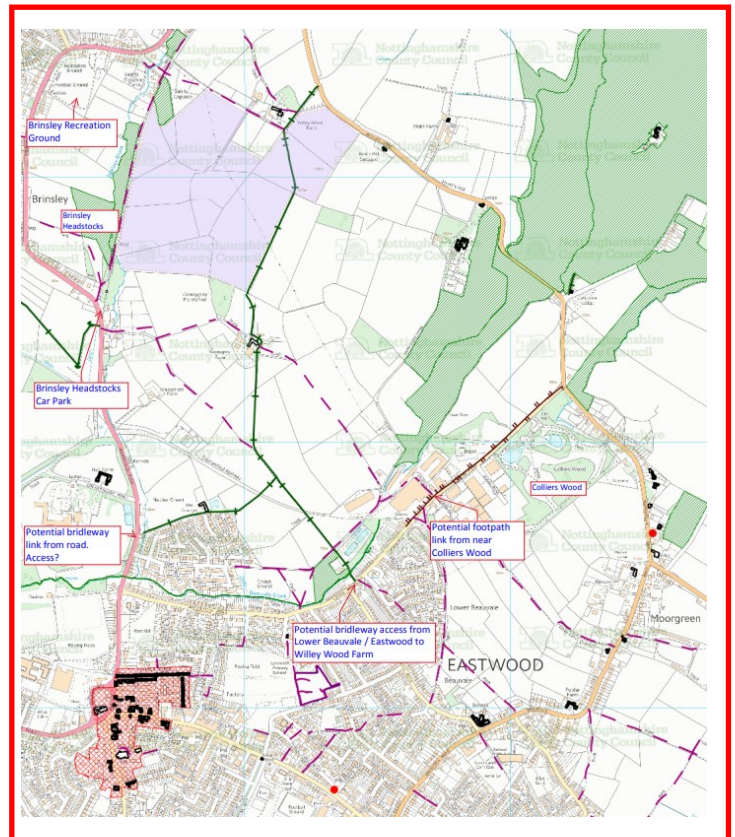

Willey Wood Farm

Woodland Creation Proposals

Do you live close to Willey Wood Farm,
Newthorpe? Do you visit Colliers Wood or Brinsley
Headstocks?

If so, we want to hear from you about our ideas to create a new woodland at
Willey Wood Farm as part of the Defra-funded Trees for Climate project

Come to our

Open Evening

on
Wednesday
20th July 2022

at Brinsley Parish Hall,
Cordy Lane, Brinsley,
NG16 5BZ

Drop in anytime between
4:30 pm and 7:30pm to talk
to our Woodland Creation
Manager

Trees for Climate is an England-wide programme of woodland creation led by England's Community Forests. Trees for Climate is supported by DEFRA and the Forestry Commission as well as Community Forest Trust. Greenwood Community Forest Initiative, hosted by site owners Nottinghamshire County Council, is a key partner in Trees for Climate and has committed to plant 250 hectares across Nottinghamshire by 2025